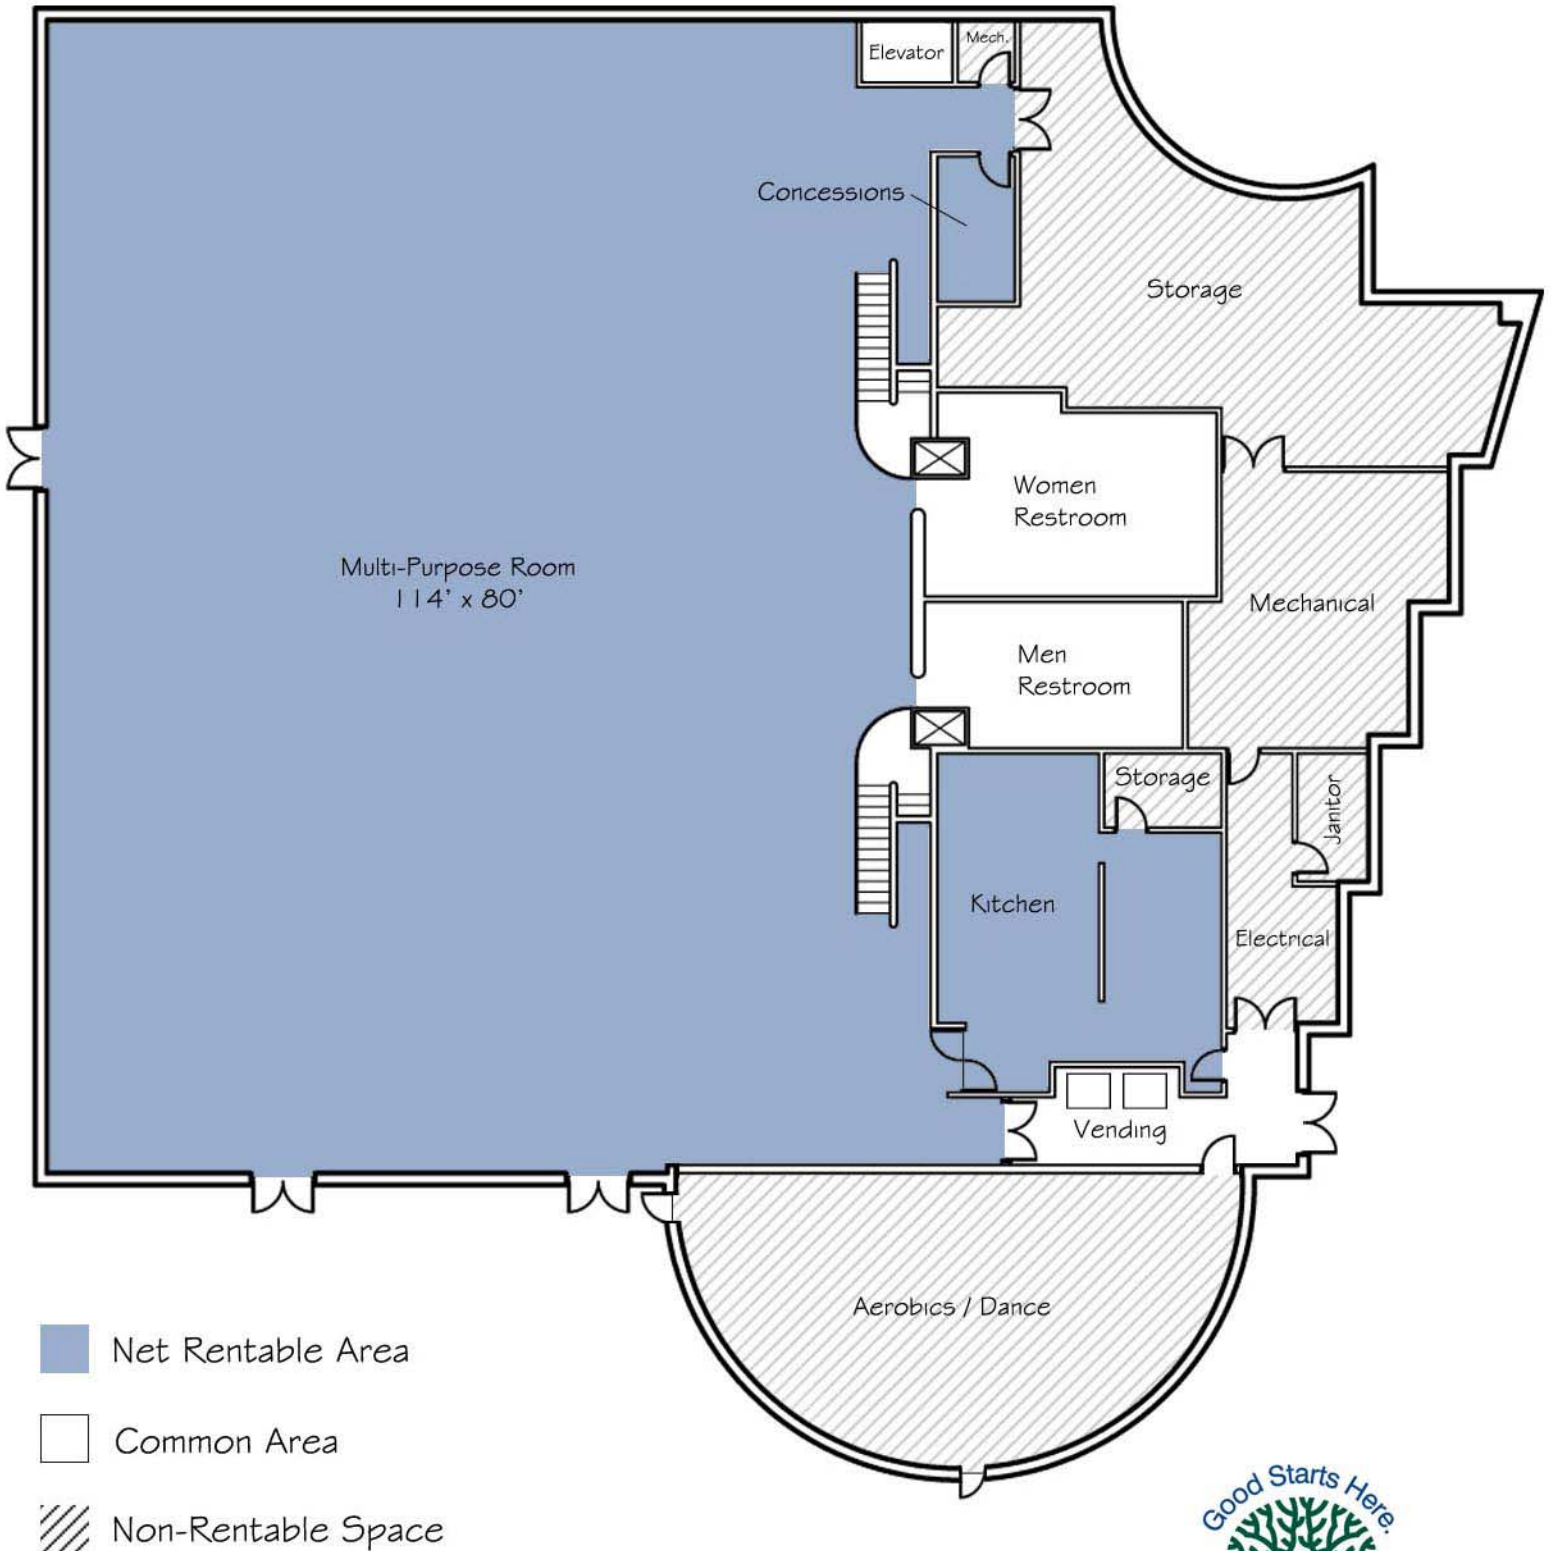

# Lower Level Shawnee Civic Centre

-  Net Rentable Area
-  Common Area
-  Non-Rentable Space