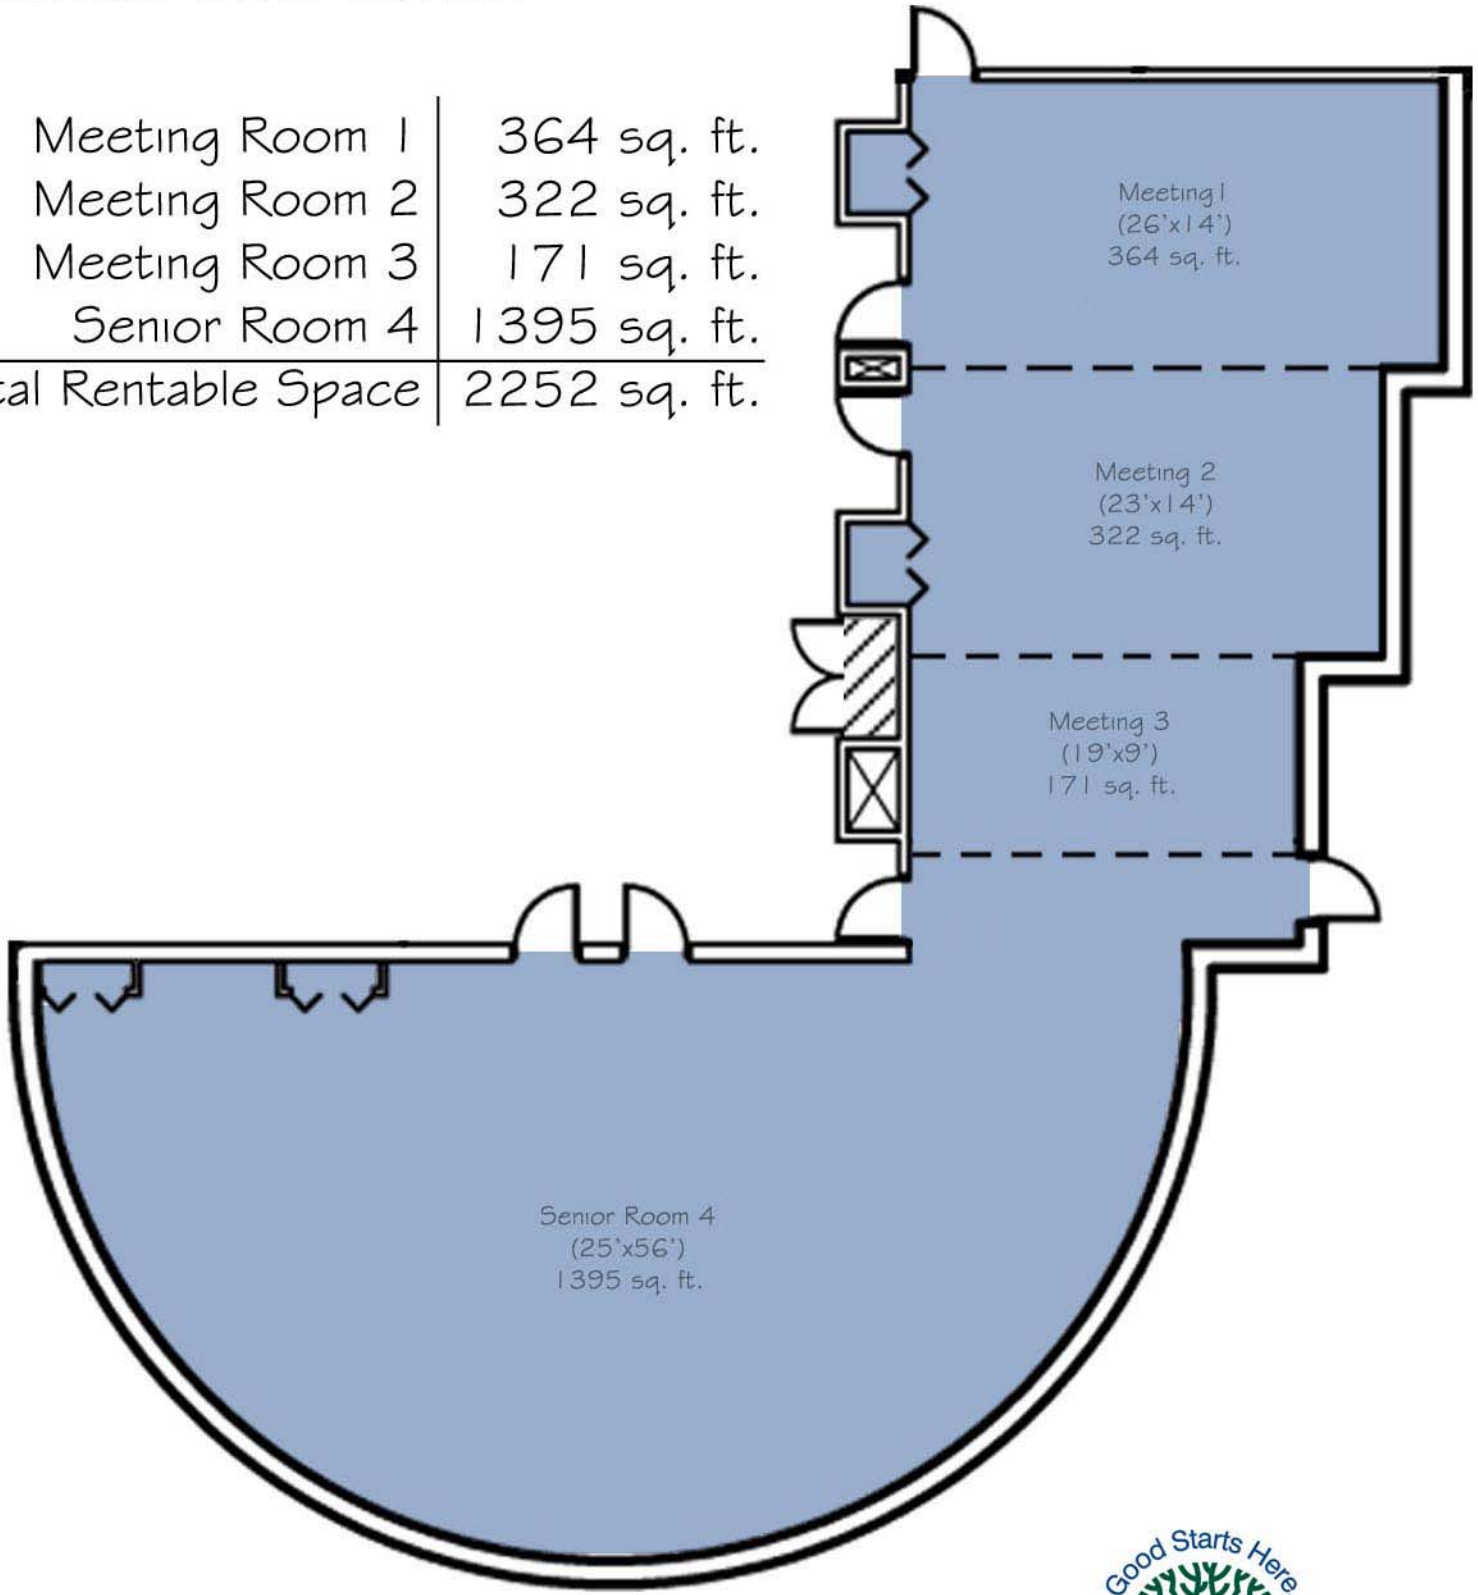

# Upper Level

## Upstairs - All

### Shawnee Civic Center

Meeting Room 1	364 sq. ft.
Meeting Room 2	322 sq. ft.
Meeting Room 3	171 sq. ft.
Senior Room 4	1395 sq. ft.
<b>Total Rentable Space</b>	<b>2252 sq. ft.</b>

Good Starts Here.

**SHAWNEE**  
PARKS AND RECREATION