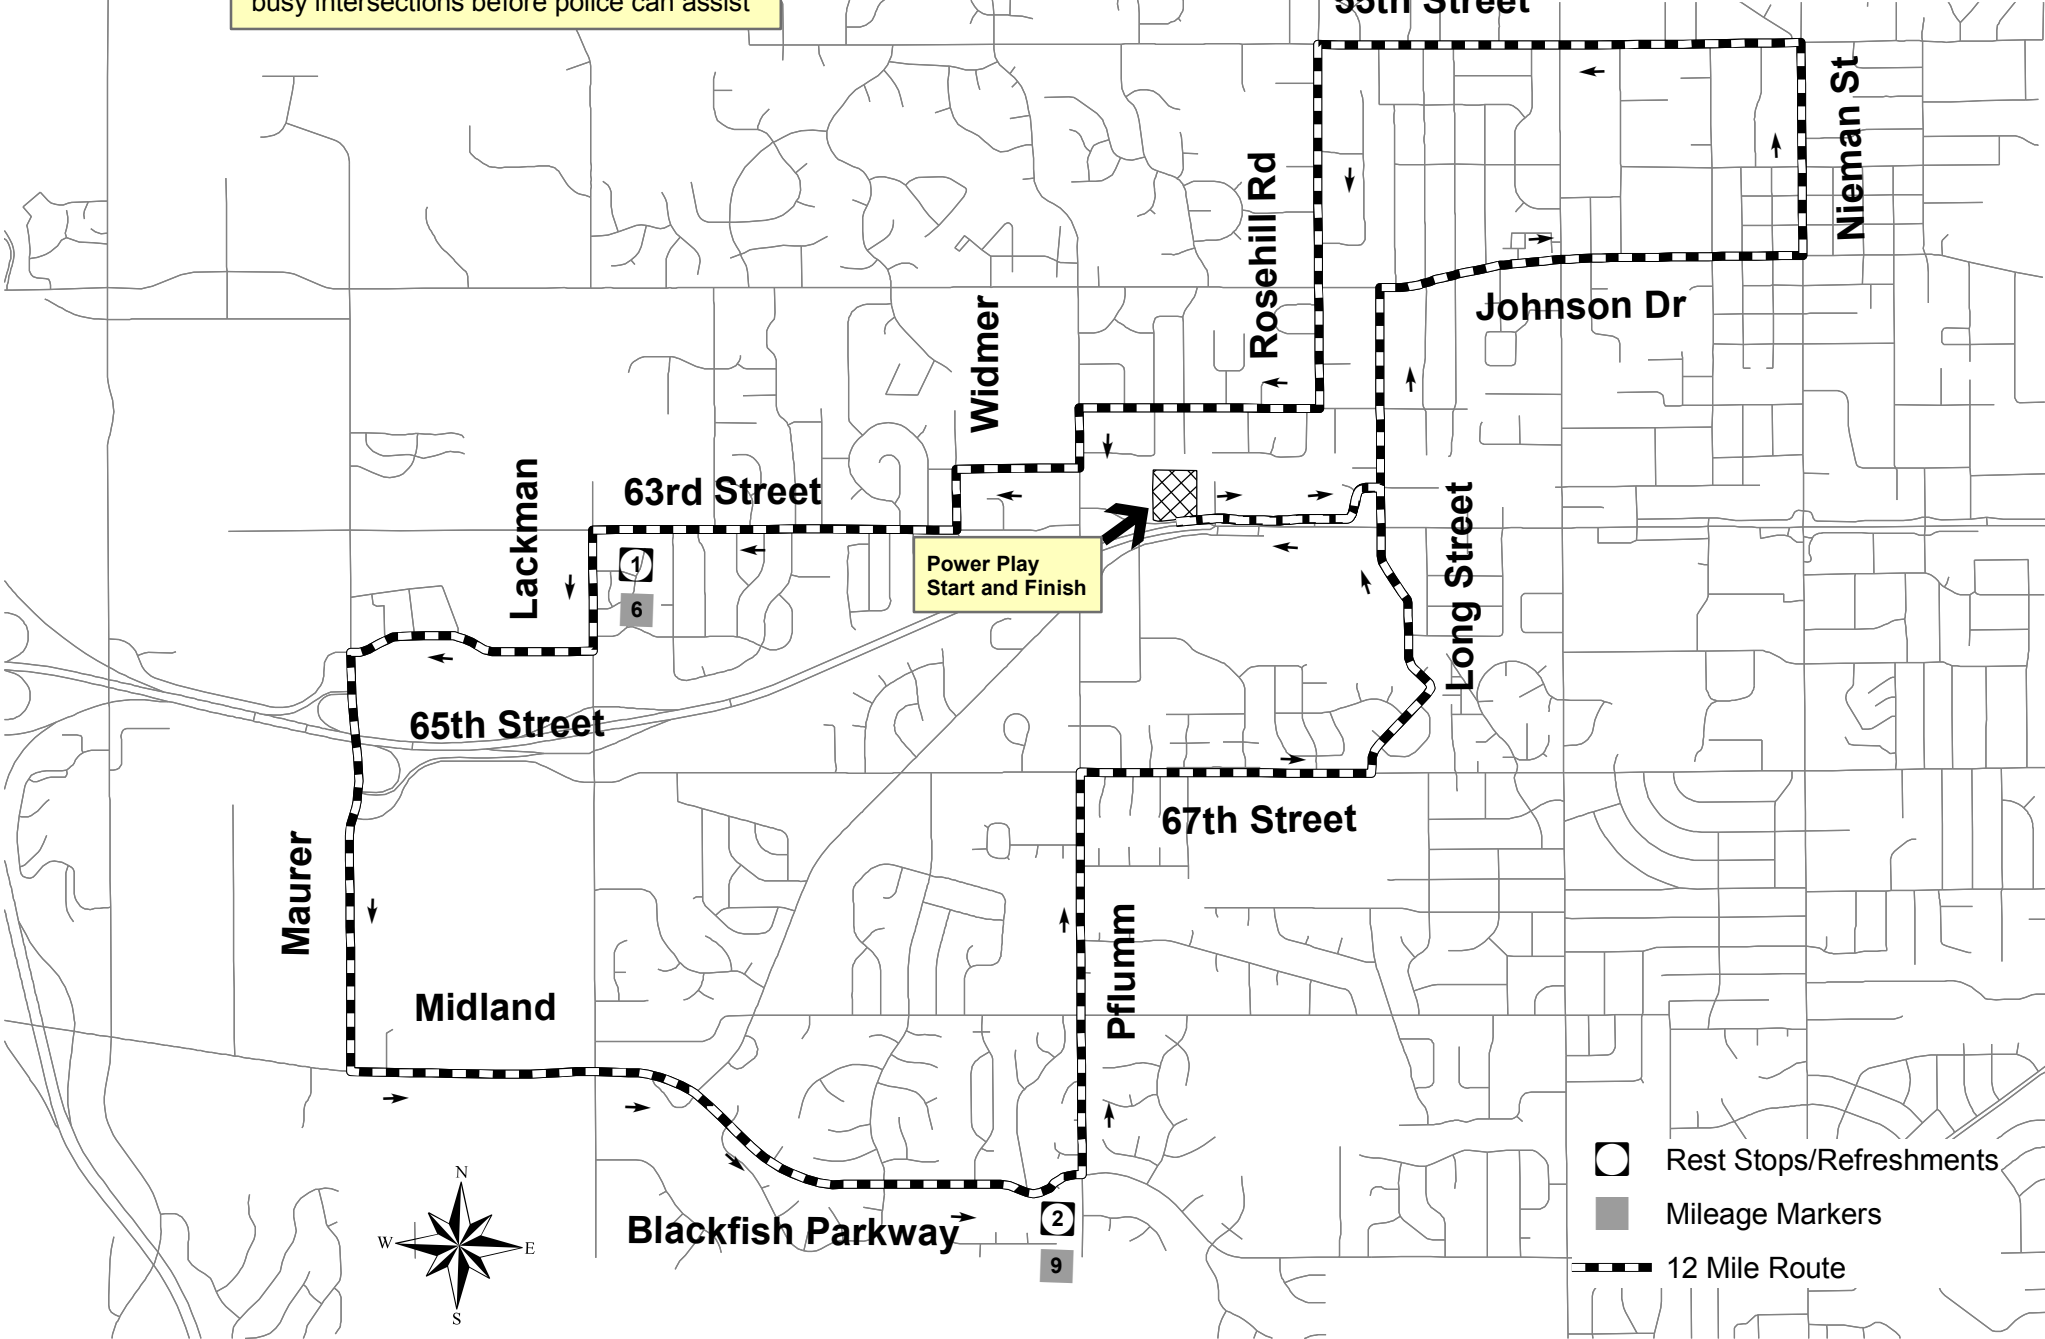

2009 Tour de Shawnee

11.5 Mile Route

-Riders shall obey all traffic regulations
-Riders who establish a fast pace may reach busy intersections before police can assist

Power Play
Start and Finish

- Rest Stops/Refreshments
- Mileage Markers
- ▬ 12 Mile Route