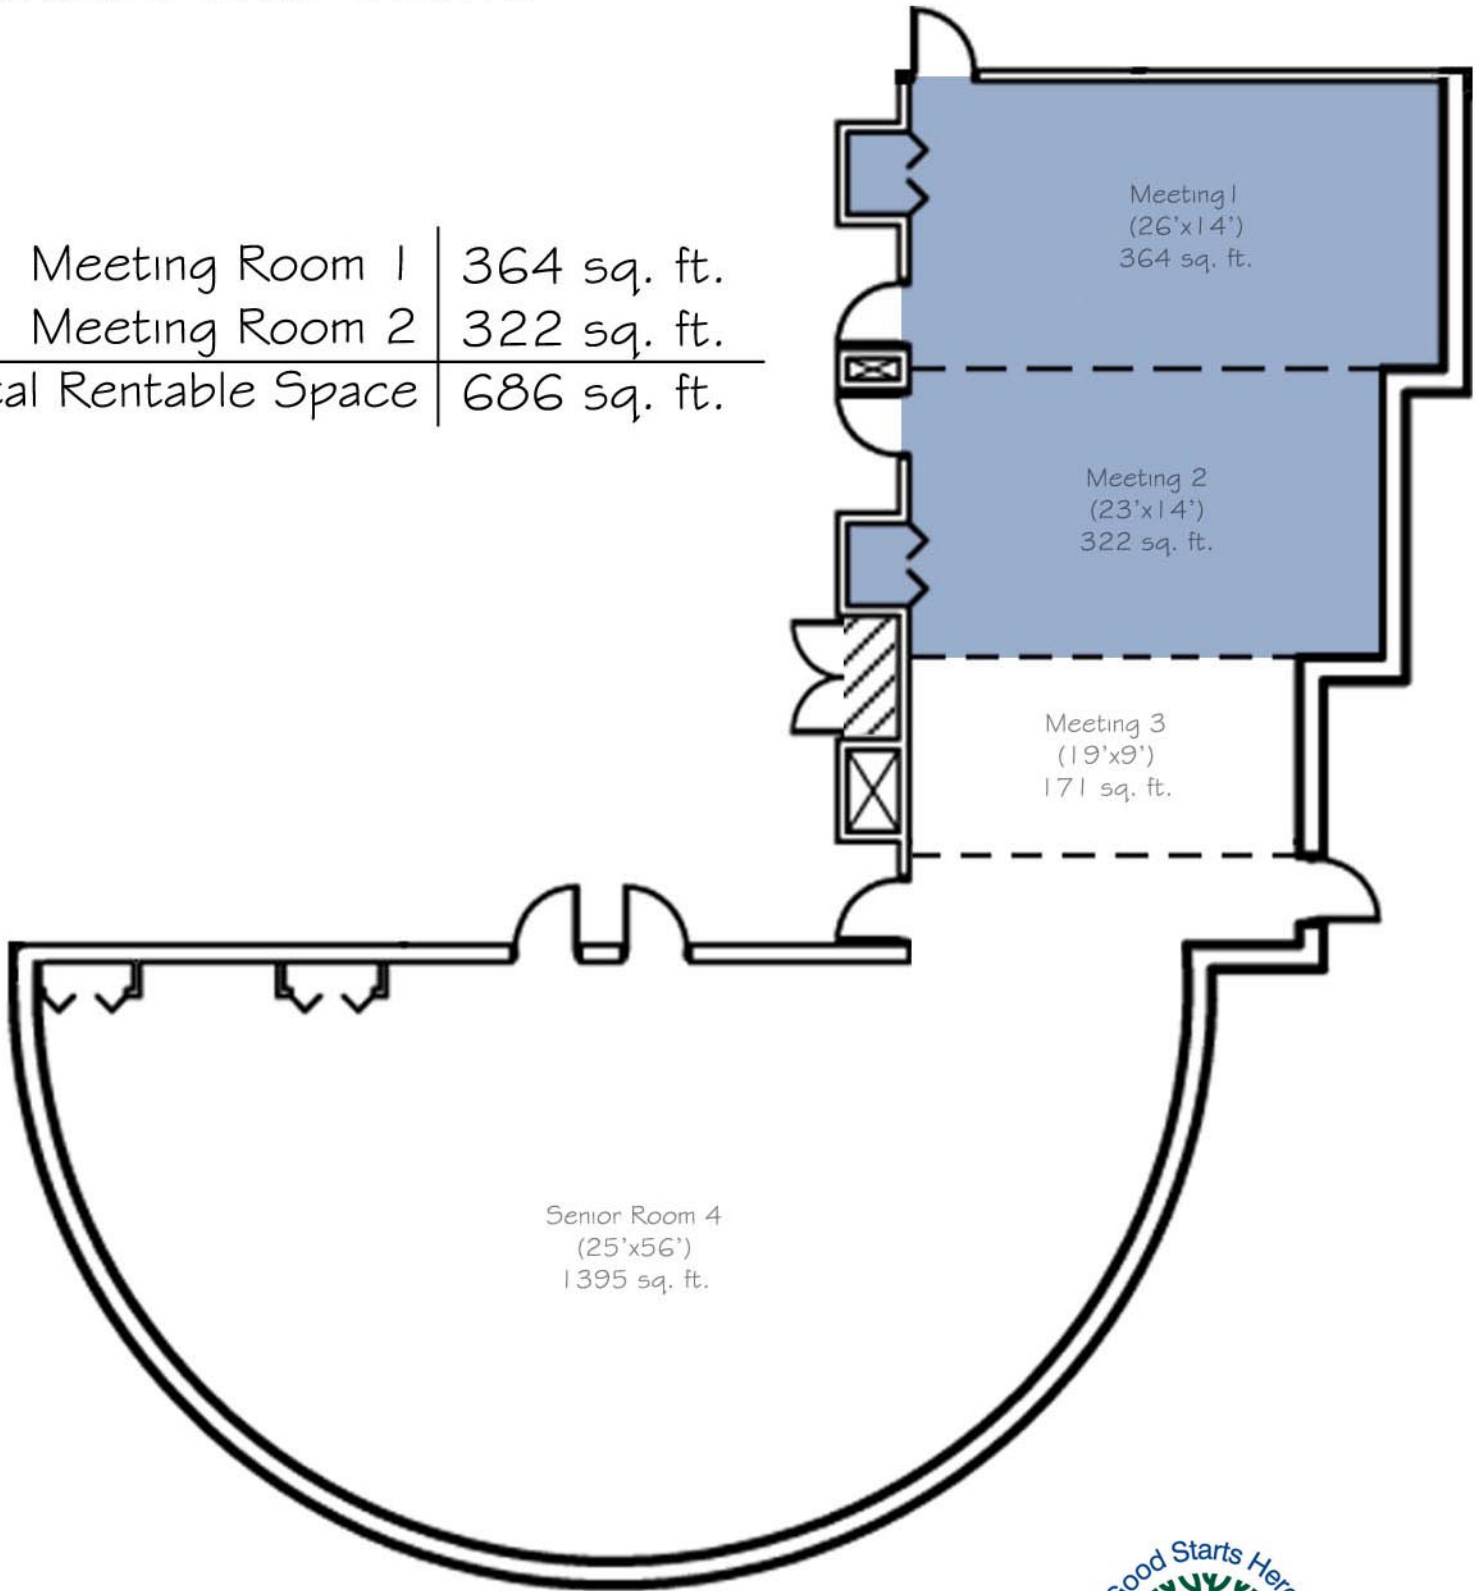

# Upper Level

## Two Meeting Rooms

### Shawnee Civic Centre

Meeting Room 1	364 sq. ft.
Meeting Room 2	322 sq. ft.
<b>Total Rentable Space</b>	<b>686 sq. ft.</b>

■ Net Rentable Area  
 ▨ Non-Rentable Space