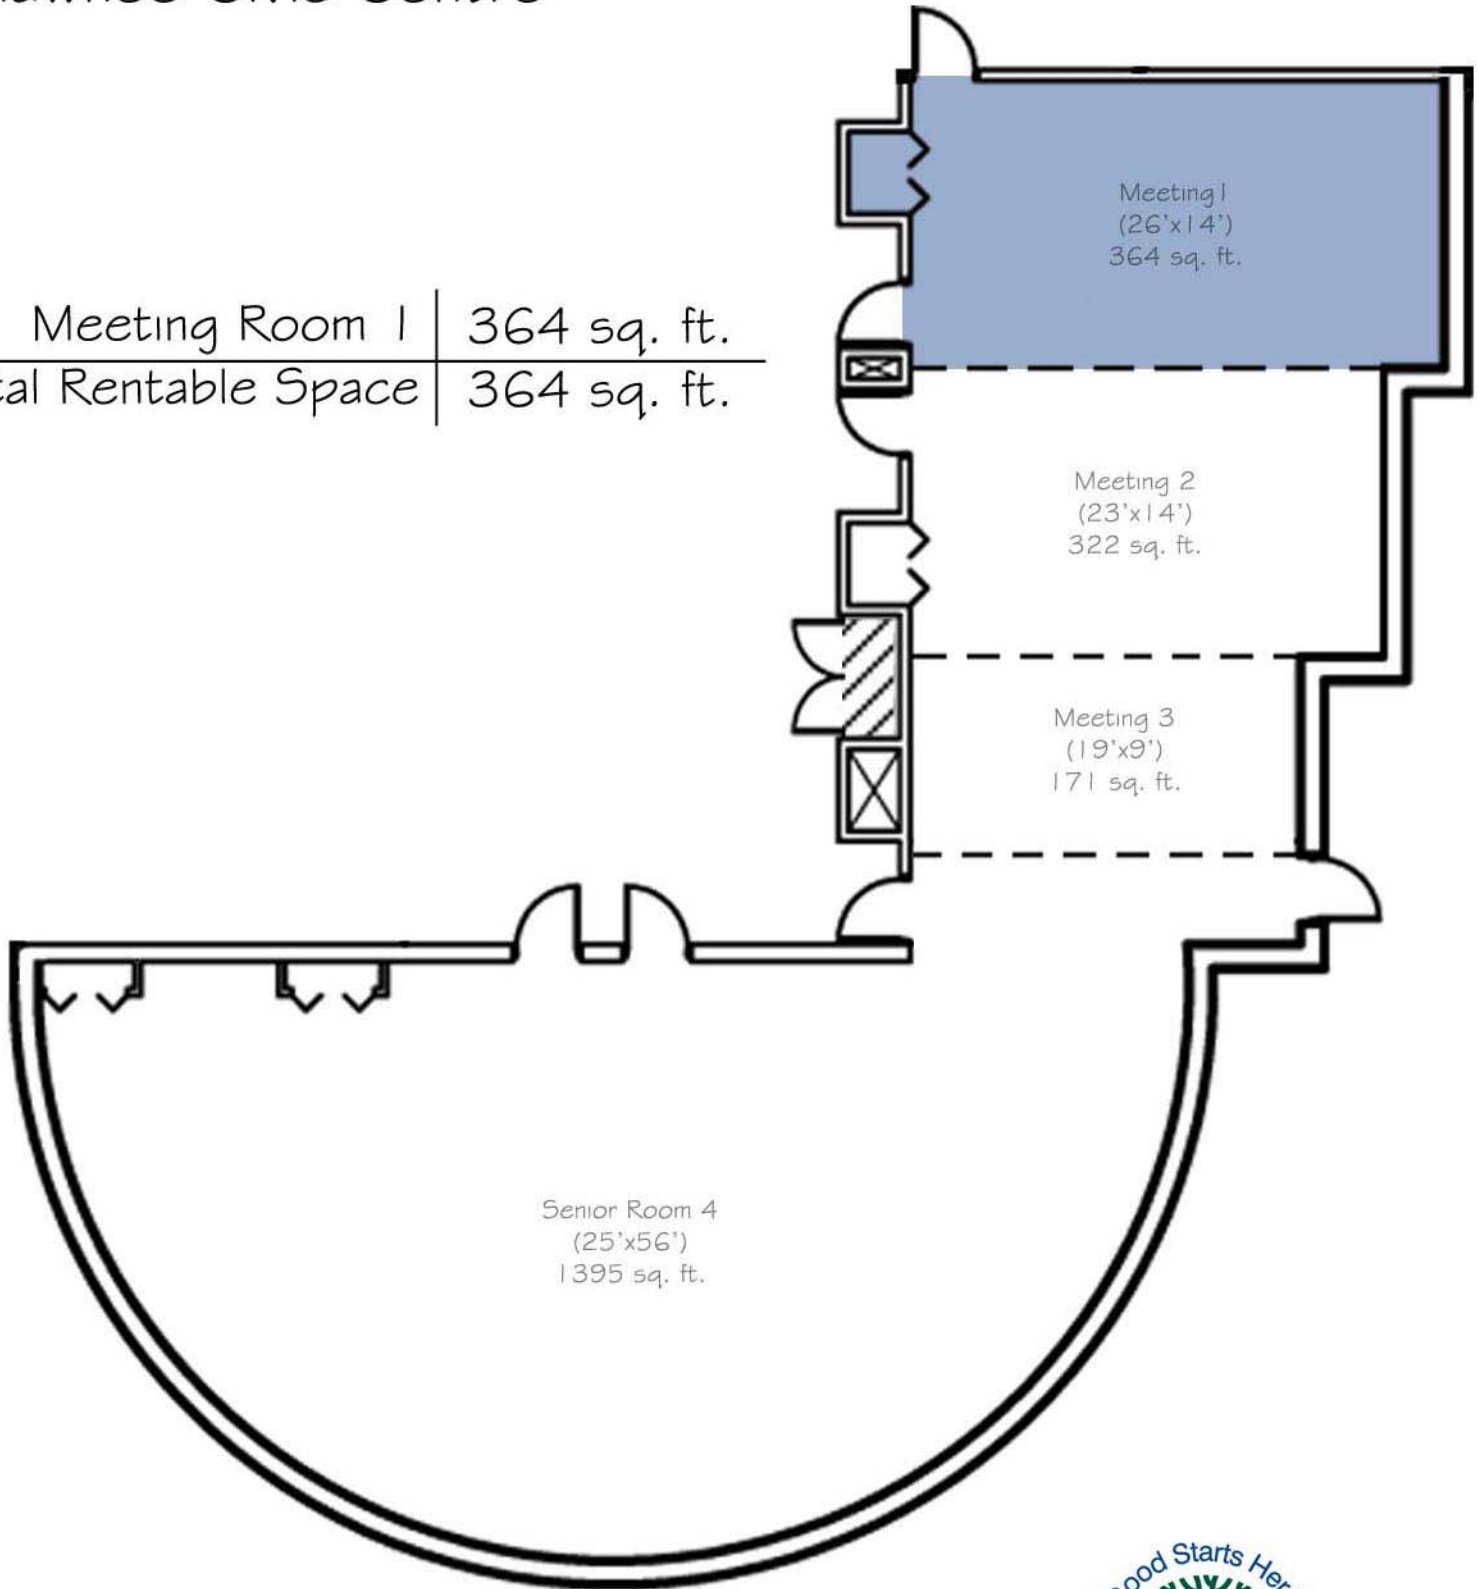

Upper Level

One Meeting Room

Shawnee Civic Centre

Meeting Room 1	364 sq. ft.
Total Rentable Space	364 sq. ft.

-  Net Rentable Area
-  Non-Rentable Space