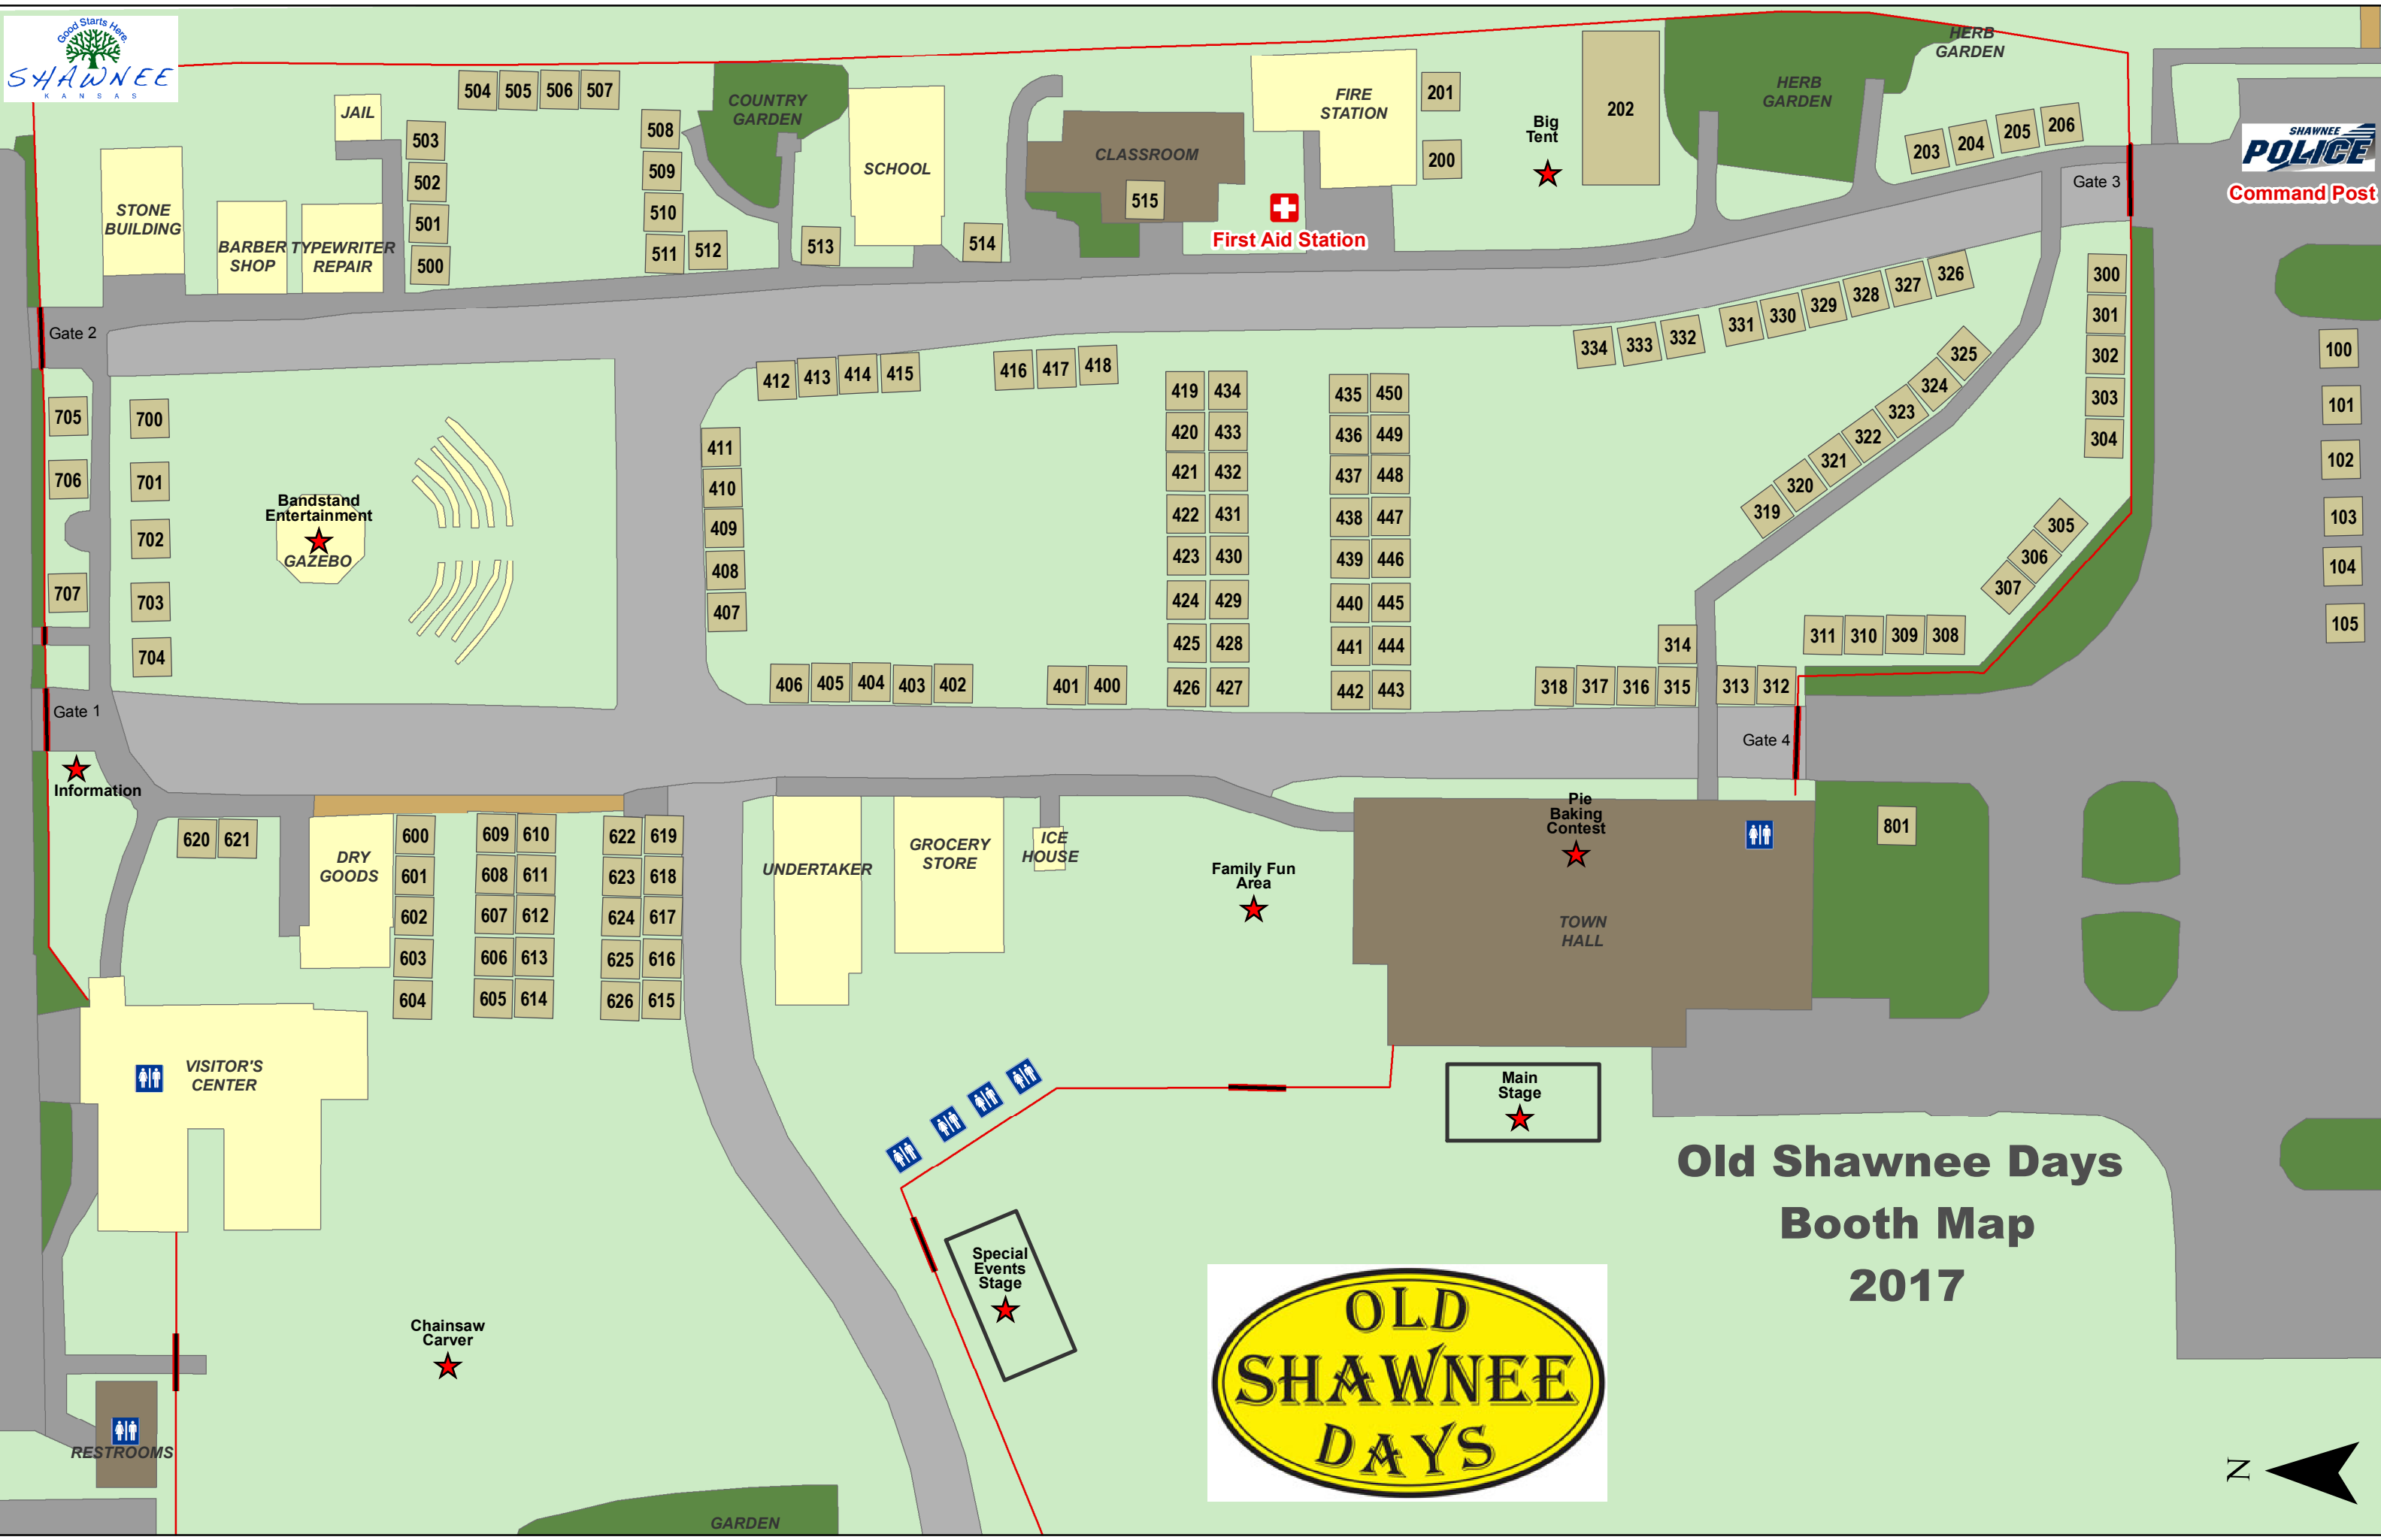

# Old Shawnee Days Booth Map 2017

Information

Bandstand Entertainment  
GAZEBO

DRY GOODS

620 621

600	609	610	622	619
601	608	611	623	618
602	607	612	624	617
603	606	613	625	616
604	605	614	626	615

UNDERTAKER

GROCERY STORE

ICE HOUSE

Family Fun Area

Pie Baking Contest

TOWN HALL

801

Main Stage

Special Events Stage

Chainsaw Carver

RESTROOMS

GARDEN

Gate 2

Gate 1

Gate 4

Gate 3

STONE BUILDING