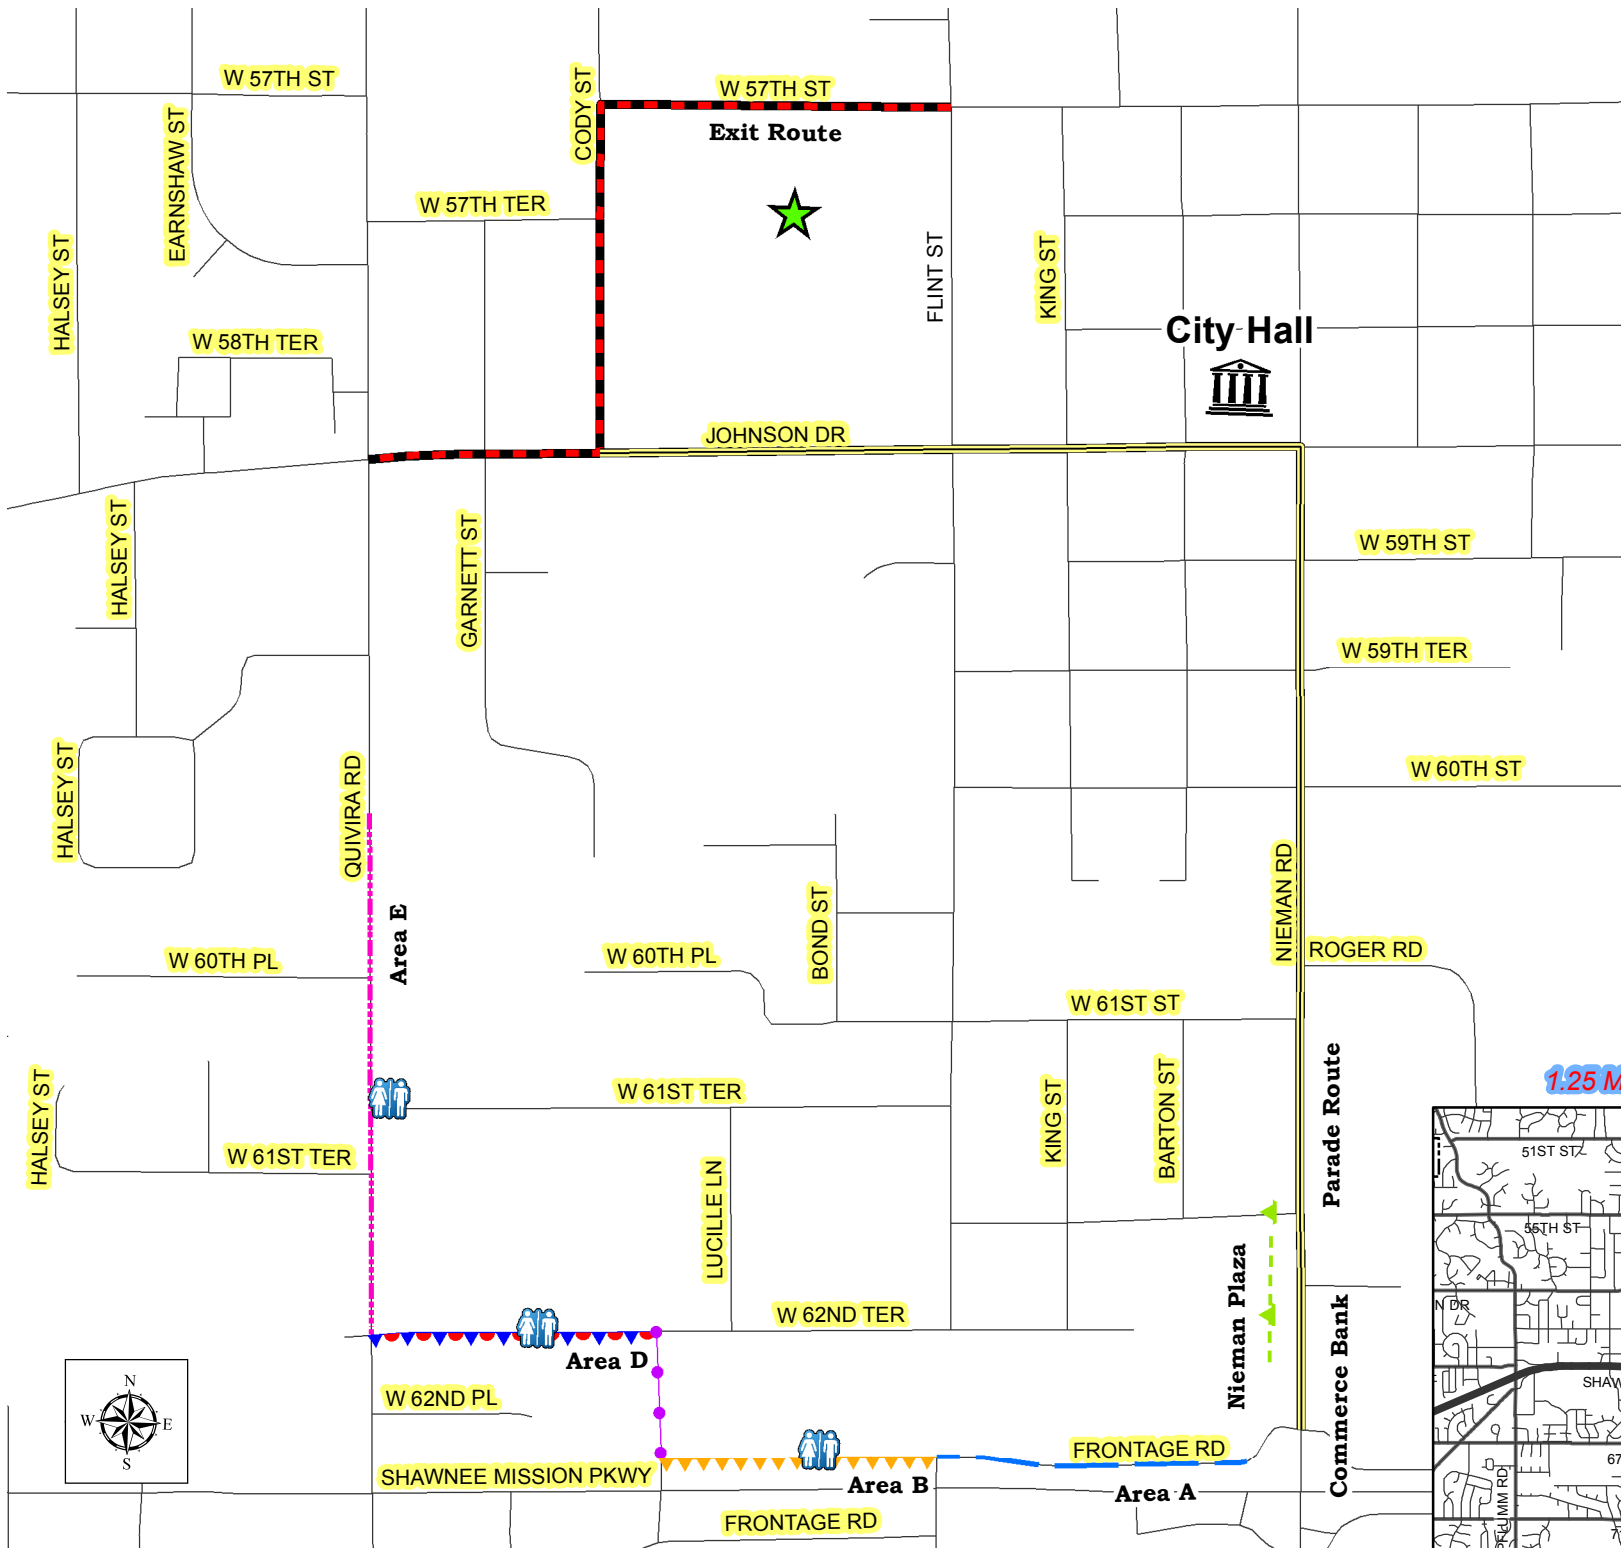

SHAWNEE  
KANSAS

# Old Shawnee Days Parade

## Legend

- Staging Area A
- ▲▲ Staging Area B
- Staging Area C
- ▲▲▲ Staging Area D
- ◆◆ Staging Area E
- ▲ Staging Nieman Plaza
- ▬▬▬ Parade Route
- ▬▬▬▬▬ Parade Exit Route
- ♻️ Porta Potty

1.25 Miles West of I-35 on Johnson Drive